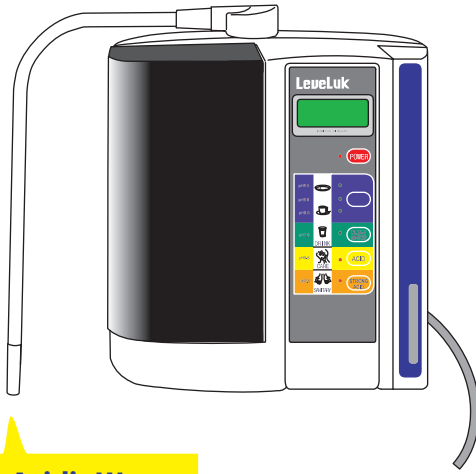

OPERATIONAL CHART

to make

Kangen Water

press **KANGEN** button

Kangen Water

Acidic Water

to make

Acidic Water

press **ACID** button

Acidic Water

Kangen Water

to make

Strong Kangen Strong Acidic

press **STRONG ACID** button

Strong Kangen

Strong Acidic