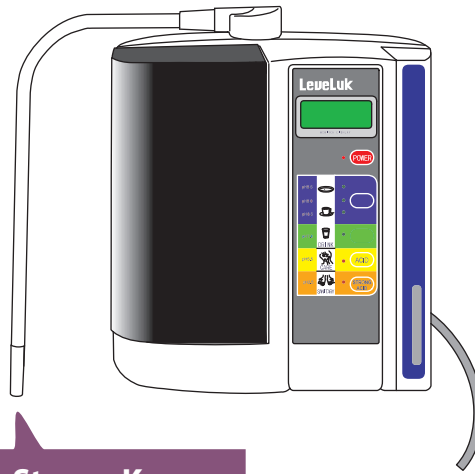

OPERATIONAL CHART

to make

Kangen Water

press **KANGEN** button

Kangen Water

Acidic Water

to make

Acidic Water

press **ACID** button

Acidic Water

Kangen Water

to make

Strong Kangen Strong Acidic

press **STRONG ACID** button

Strong Kangen

Strong Acidic