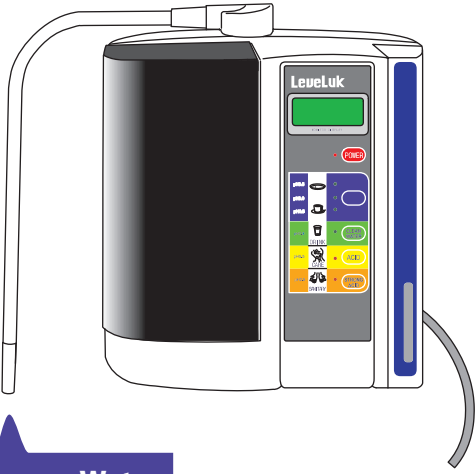

OPERATIONAL CHART

to make

Kangen Water

press **KANGEN** button

Kangen Water

Acidic Water

to make

Acidic Water

press **ACID** button

Acidic Water

Kangen Water

to make

Strong Kangen Strong Acidic

press **STRONG ACID** button

Strong Kangen

Strong Acidic