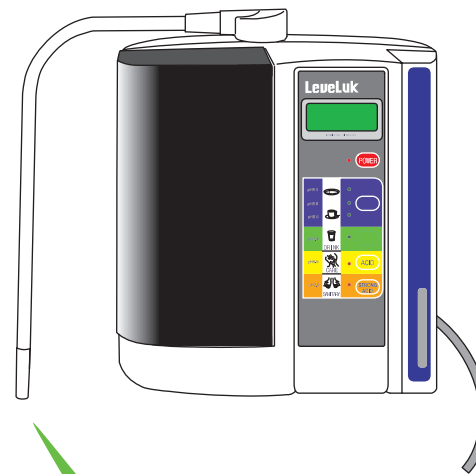

Clean Water

pH9.5		●	KANGEN
pH9.0		●	
pH8.5		●	
pH7.0		●	CLEAN WATER
DRINK			
pH5.5		●	ACID
CARE			
pH2.5		●	STRONG ACID
SANITARY			

pH9.5		●	KANGEN
pH9.0		●	
pH8.5		●	
pH7.0		●	CLEAN WATER
DRINK			
pH5.5		●	ACID
CARE			
pH2.5		●	STRONG ACID
SANITARY			

pH9.5		●	KANGEN
pH9.0		●	
pH8.5		●	
pH7.0		●	CLEAN WATER
DRINK			
pH5.5		●	ACID
CARE			
pH2.5		●	STRONG ACID
SANITARY			

pH9.5		●	KANGEN
pH9.0		●	
pH8.5		●	
pH7.0		●	CLEAN WATER
DRINK			
pH5.5		●	ACID
CARE			
pH2.5		●	STRONG ACID
SANITARY